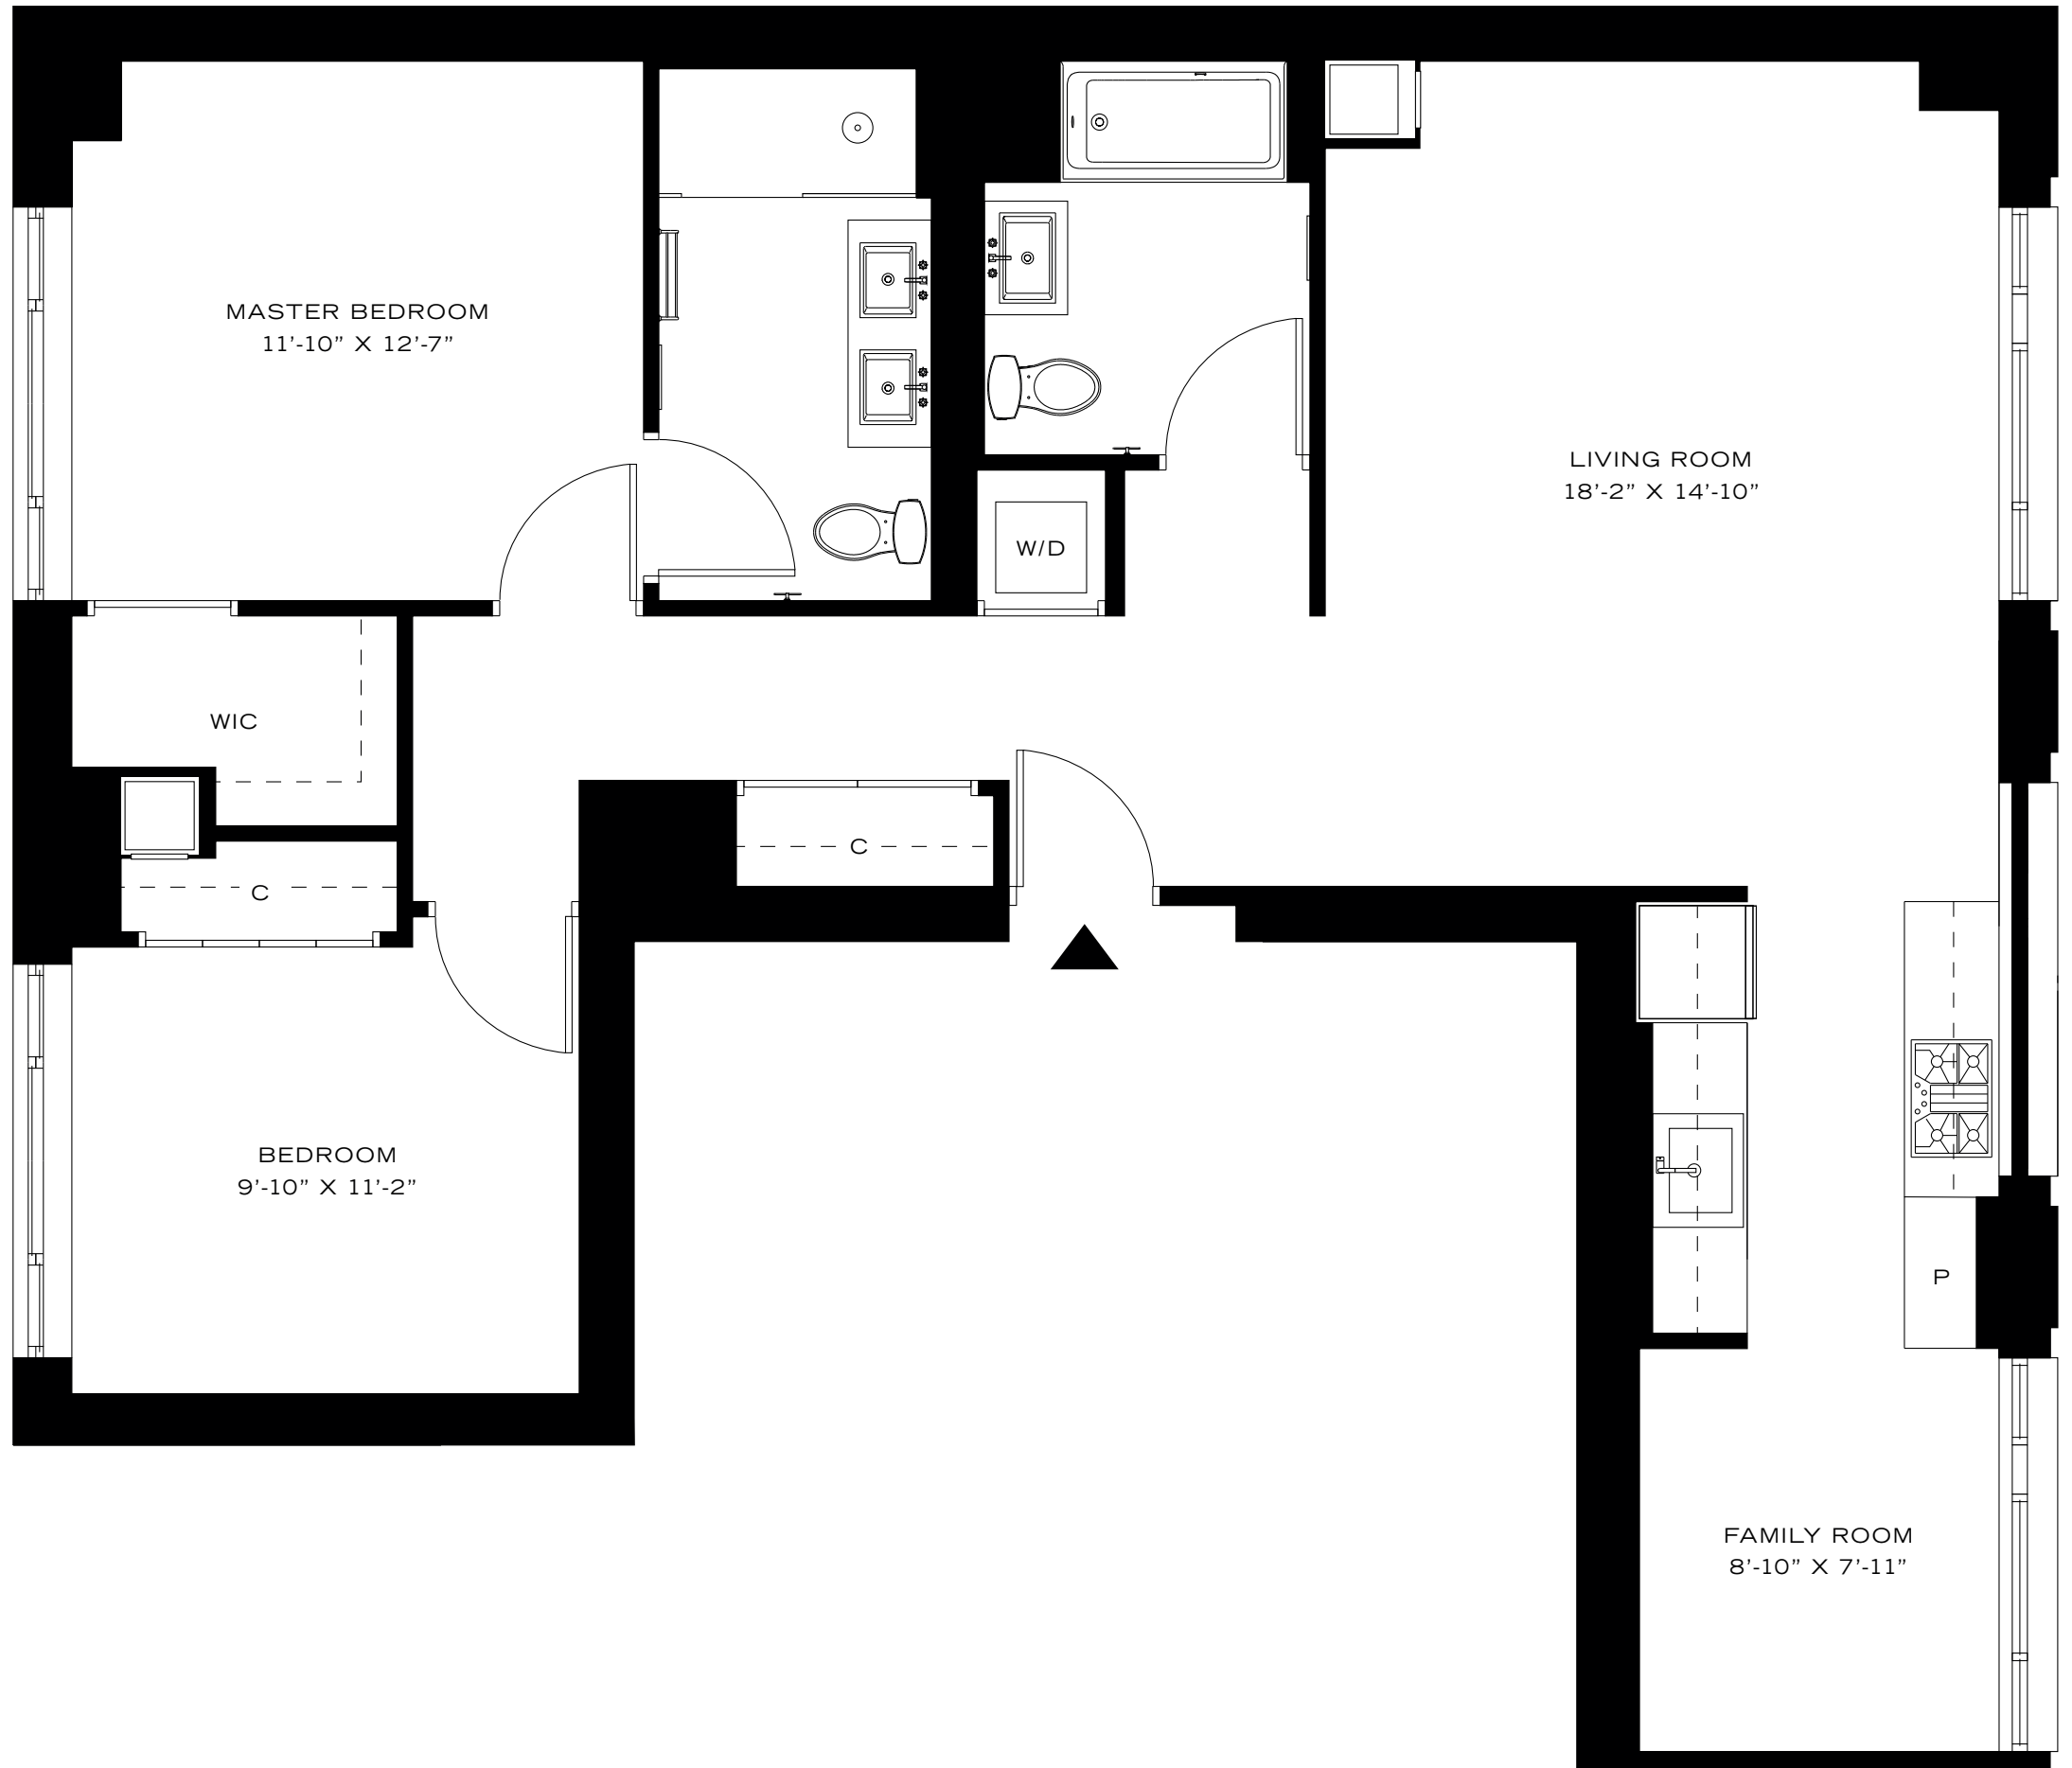

PENTHOUSE

B

1,210 sf
2 Bedrooms, 2 Bathrooms
Family Room

153
REMSEN
BROOKLYN HEIGHTS

718-797-0153
153REMSEN.COM
153 REMSEN STREET
BROOKLYN, NY 11201

All dimensions are approximate and
subject to construction variances and
may vary from floor to floor.