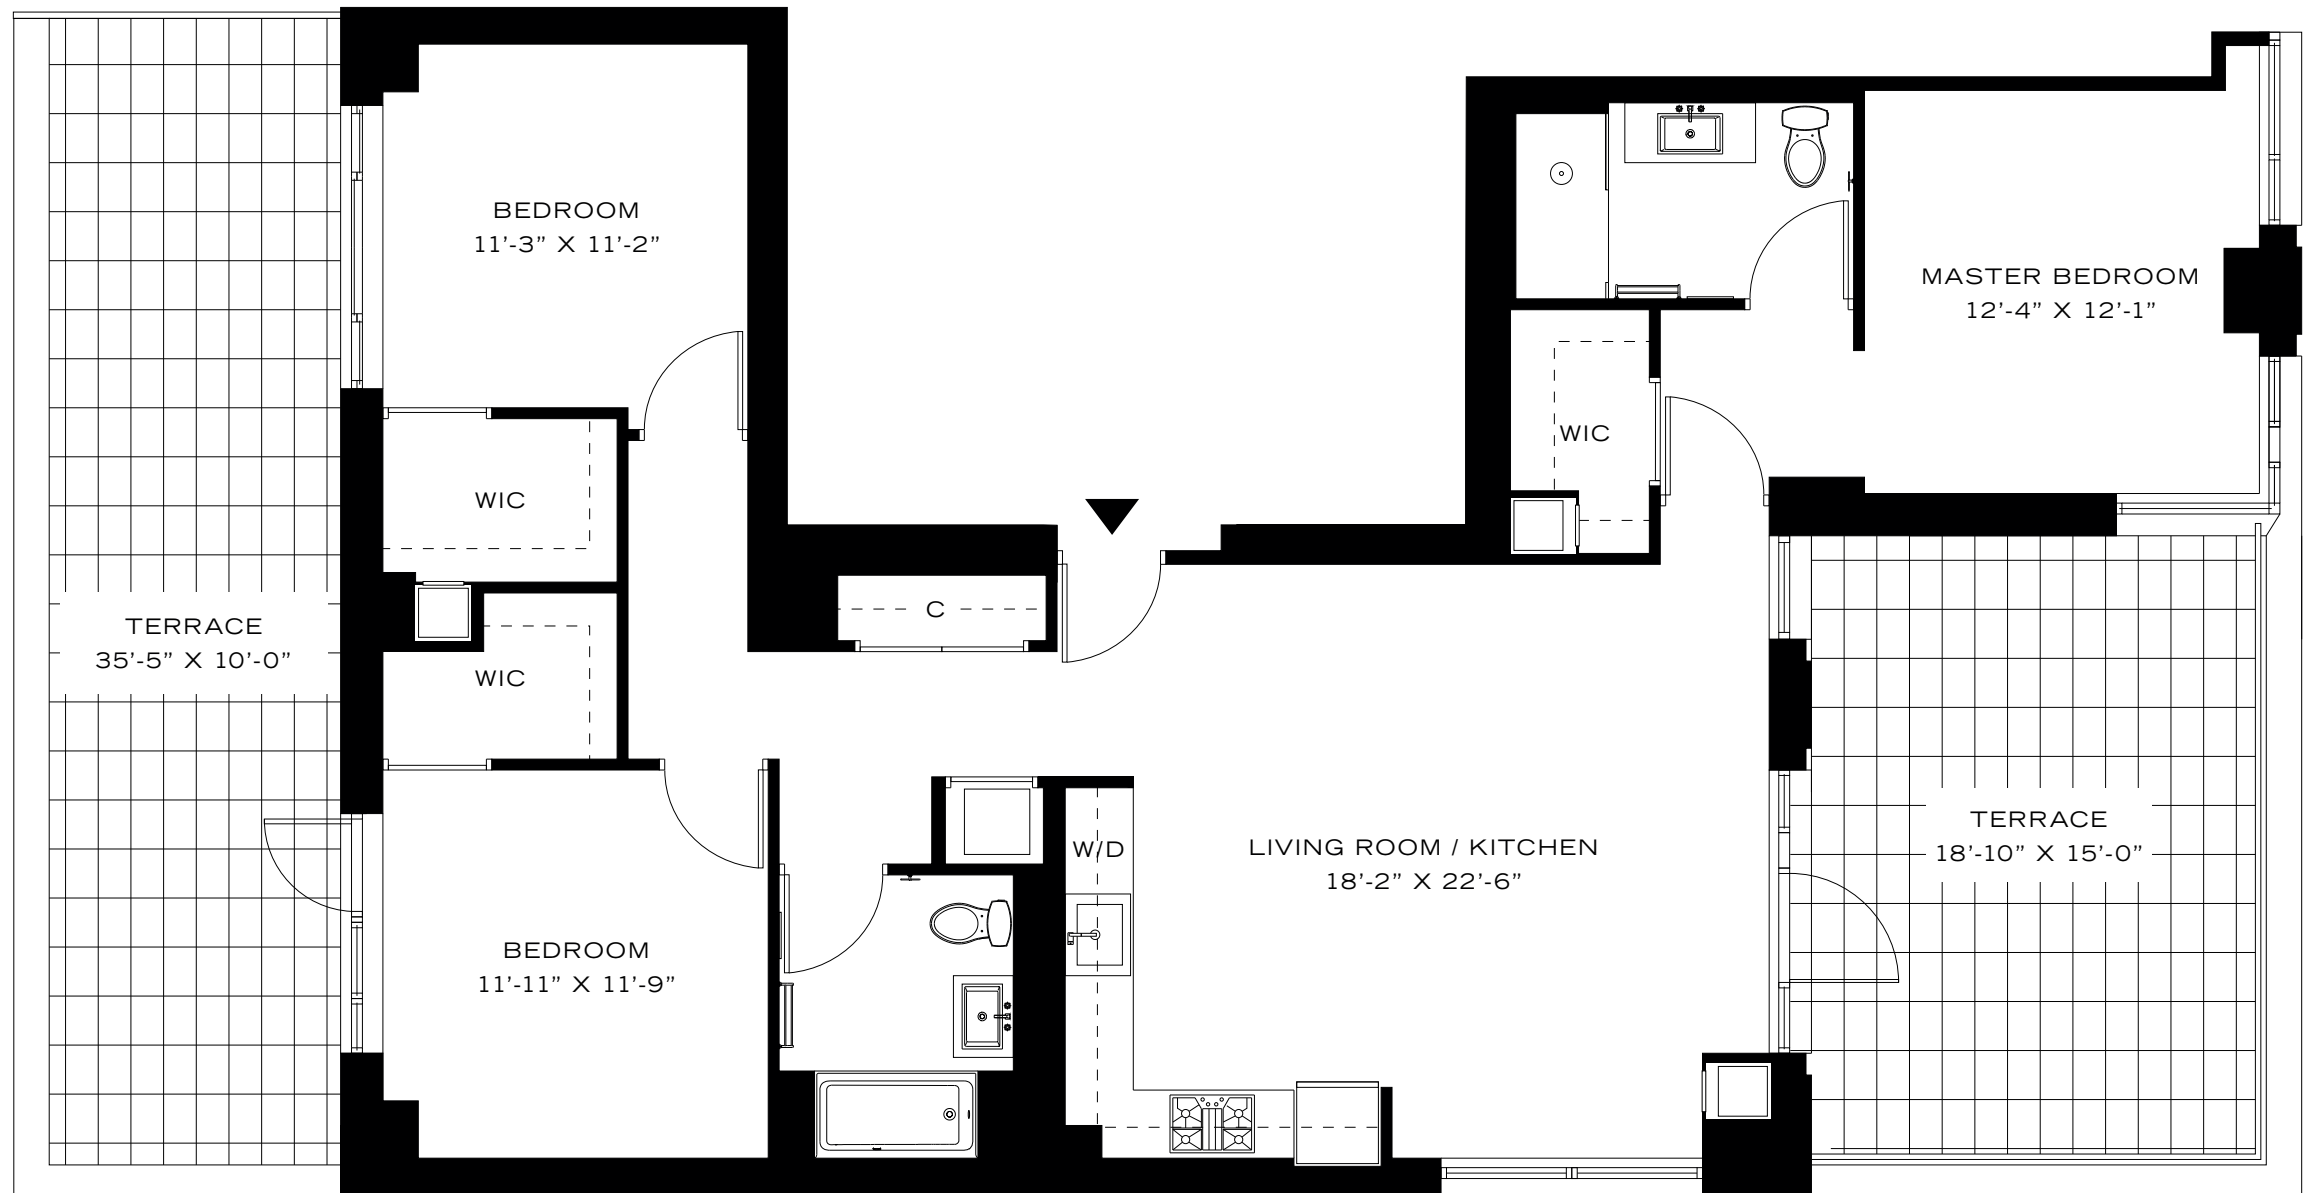

FLOOR 15

A

1,504 sf
3 Bedrooms, 2 Bathrooms
2 Terraces

153
REMSEN
BROOKLYN HEIGHTS

718-797-0153
153REMSEN.COM
153 REMSEN STREET
BROOKLYN, NY 11201

All dimensions are approximate and
subject to construction variances and
may vary from floor to floor.