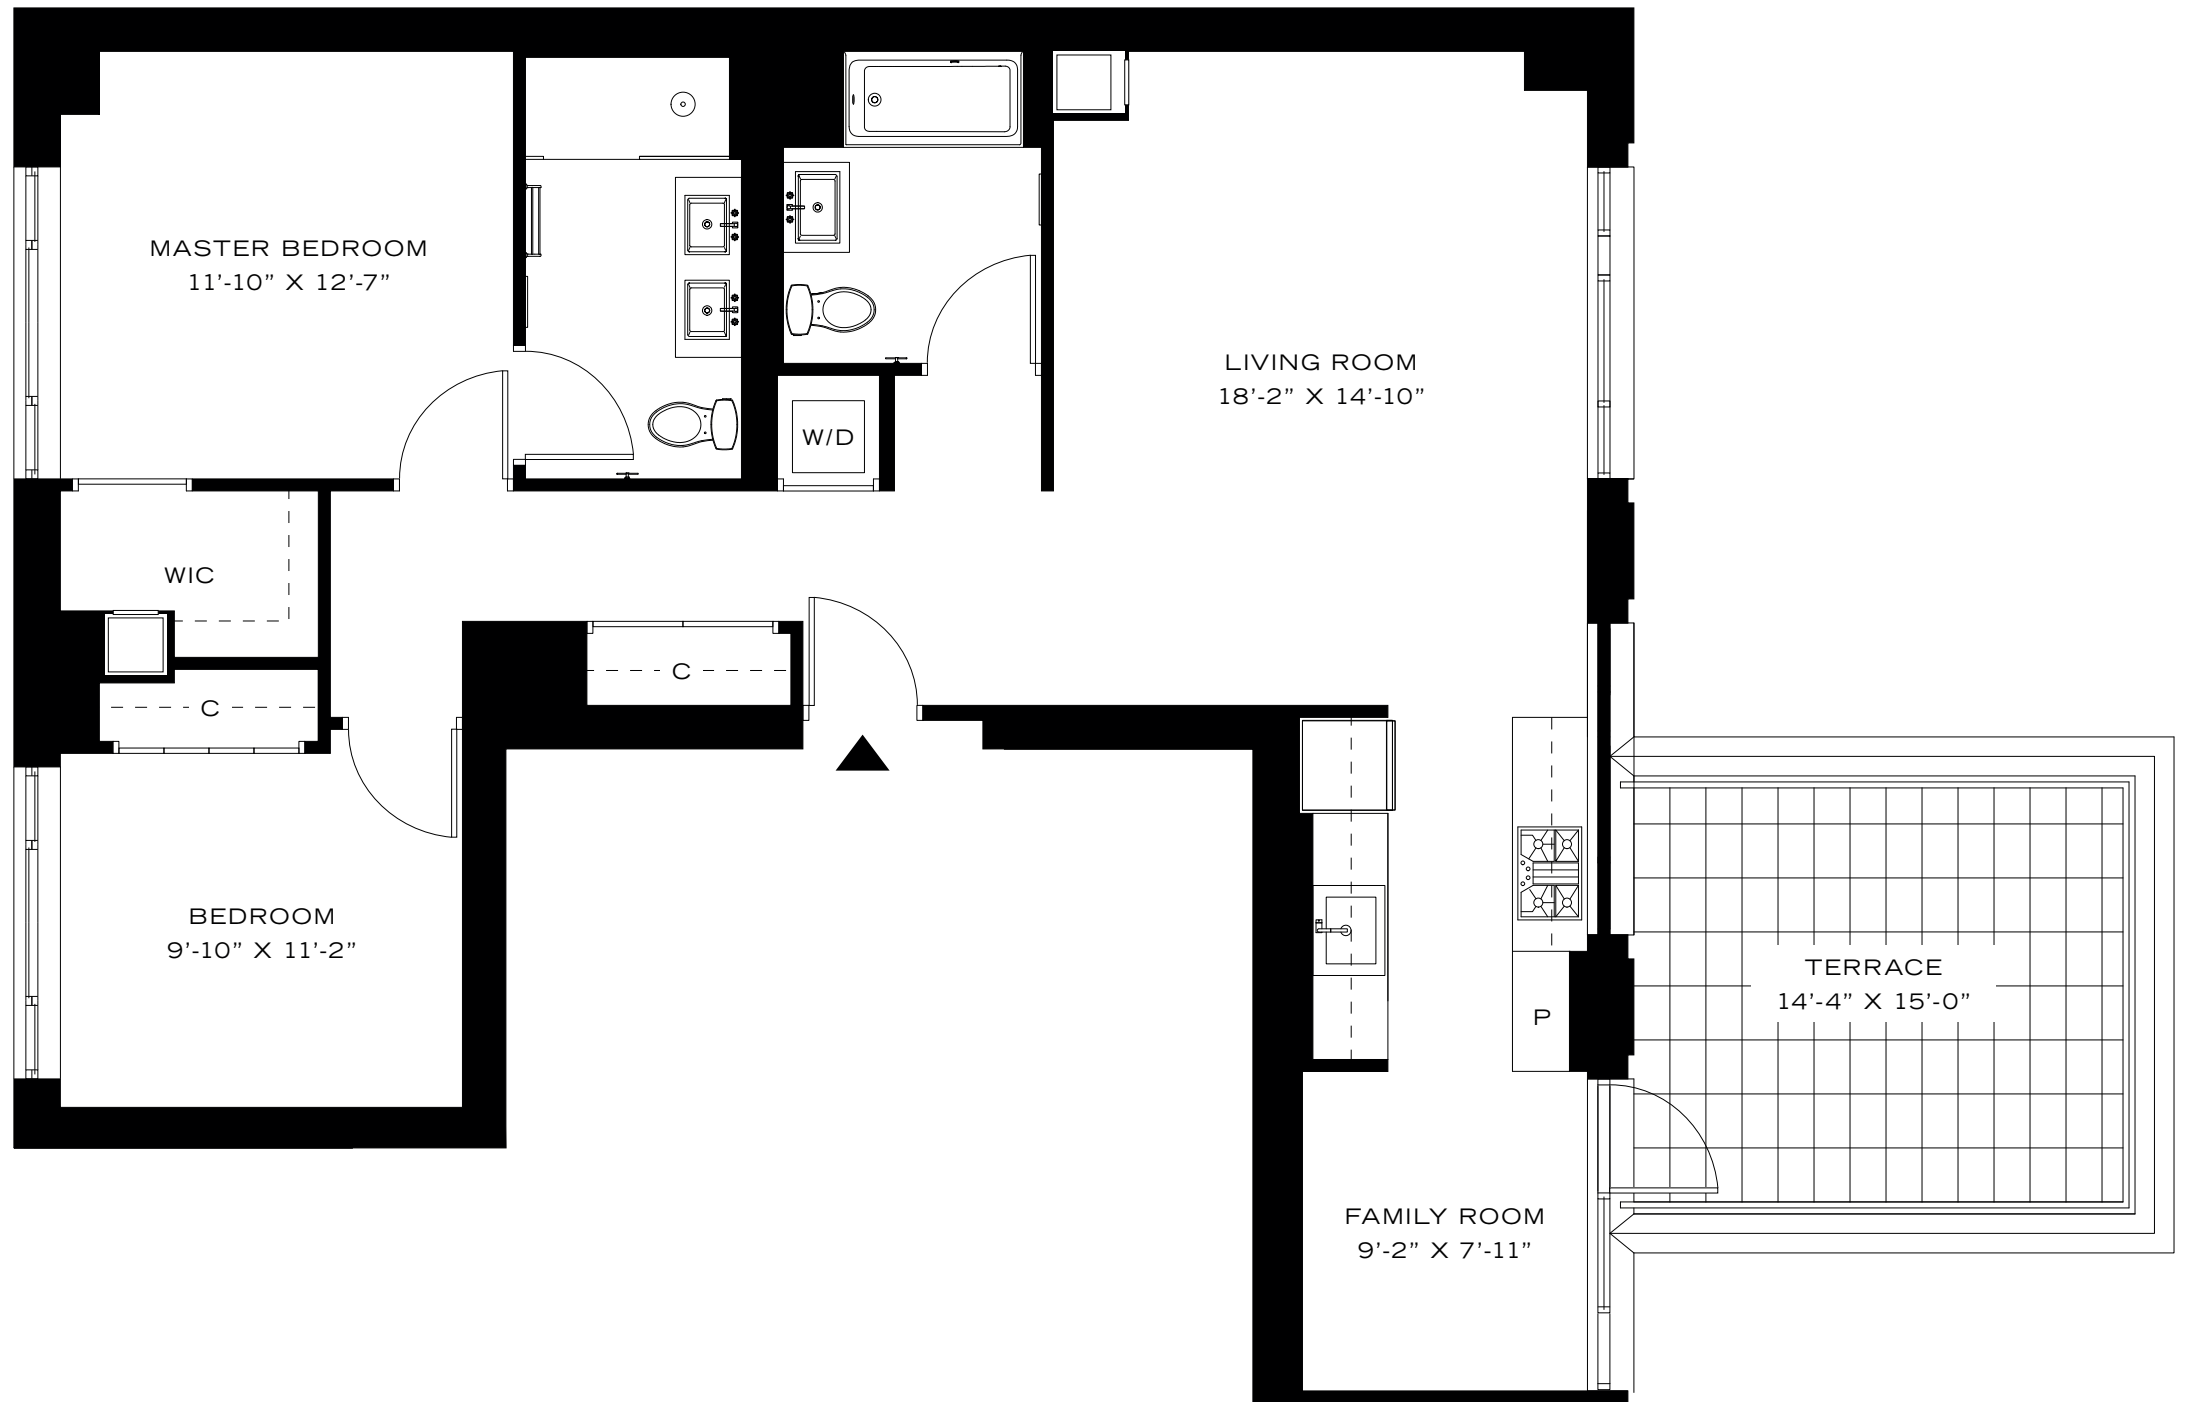

FLOOR 19

B

1,210 sf
2 Bedrooms, 2 Bathrooms
Family Room, Terrace

153
REMSEN
BROOKLYN HEIGHTS

718-797-0153
153REMSEN.COM
153 REMSEN STREET
BROOKLYN, NY 11201

All dimensions are approximate and
subject to construction variances and
may vary from floor to floor.