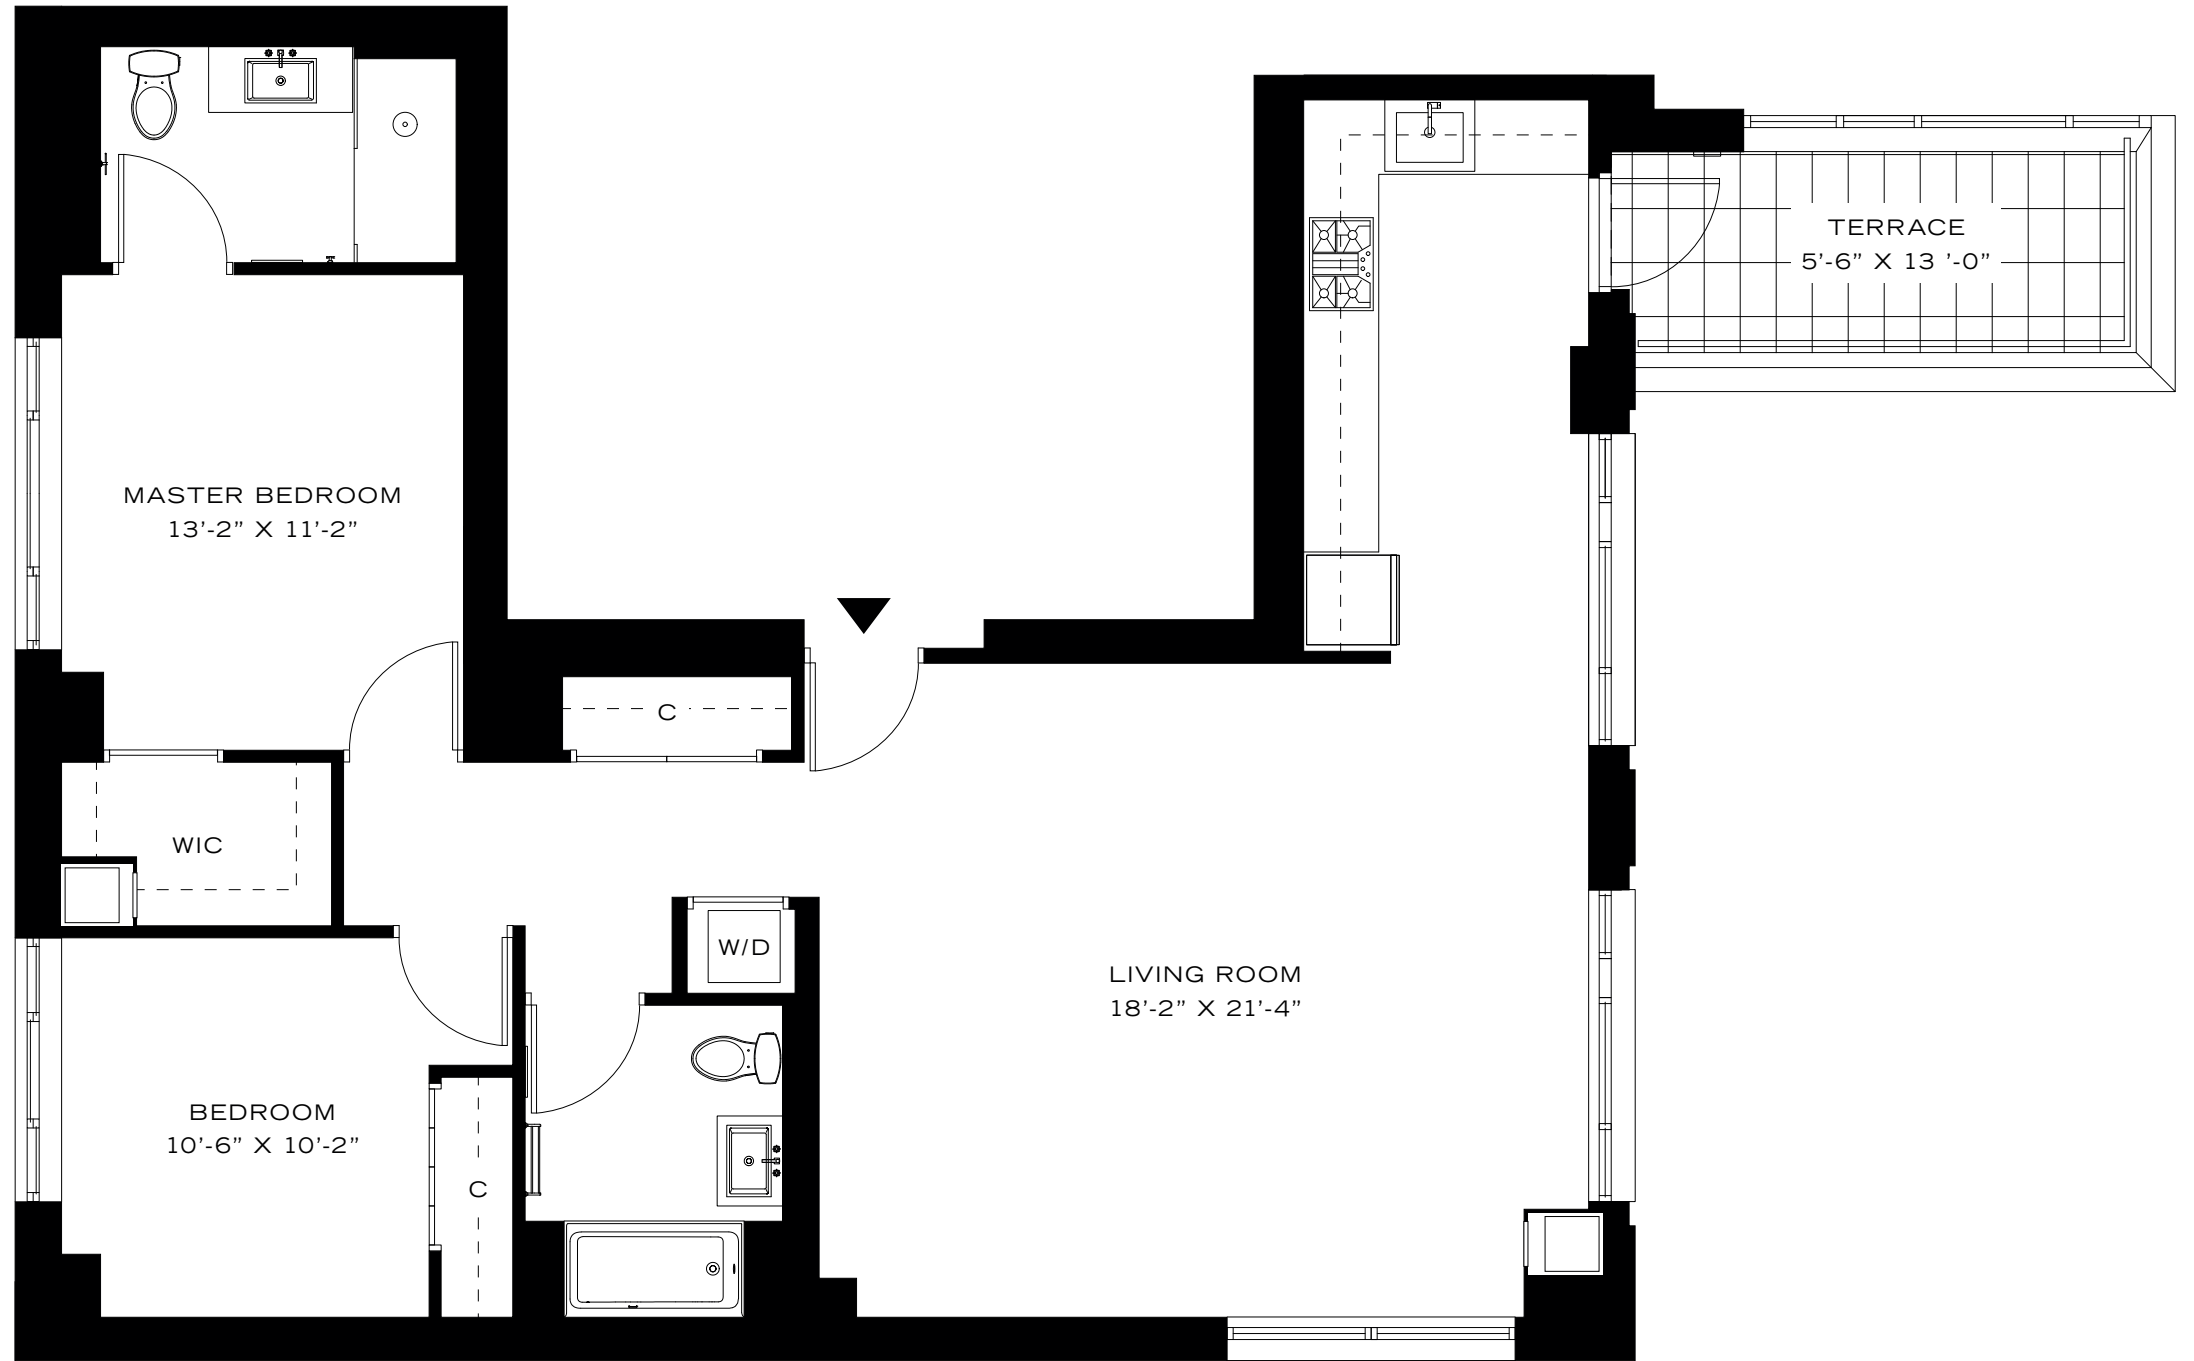

FLOOR 18

A

1,252 sf
2 Bedrooms, 2 Bathrooms
Terrace

153
REMSEN
BROOKLYN HEIGHTS

718-797-0153
153REMSEN.COM
153 REMSEN STREET
BROOKLYN, NY 11201

All dimensions are approximate and
subject to construction variances and
may vary from floor to floor.