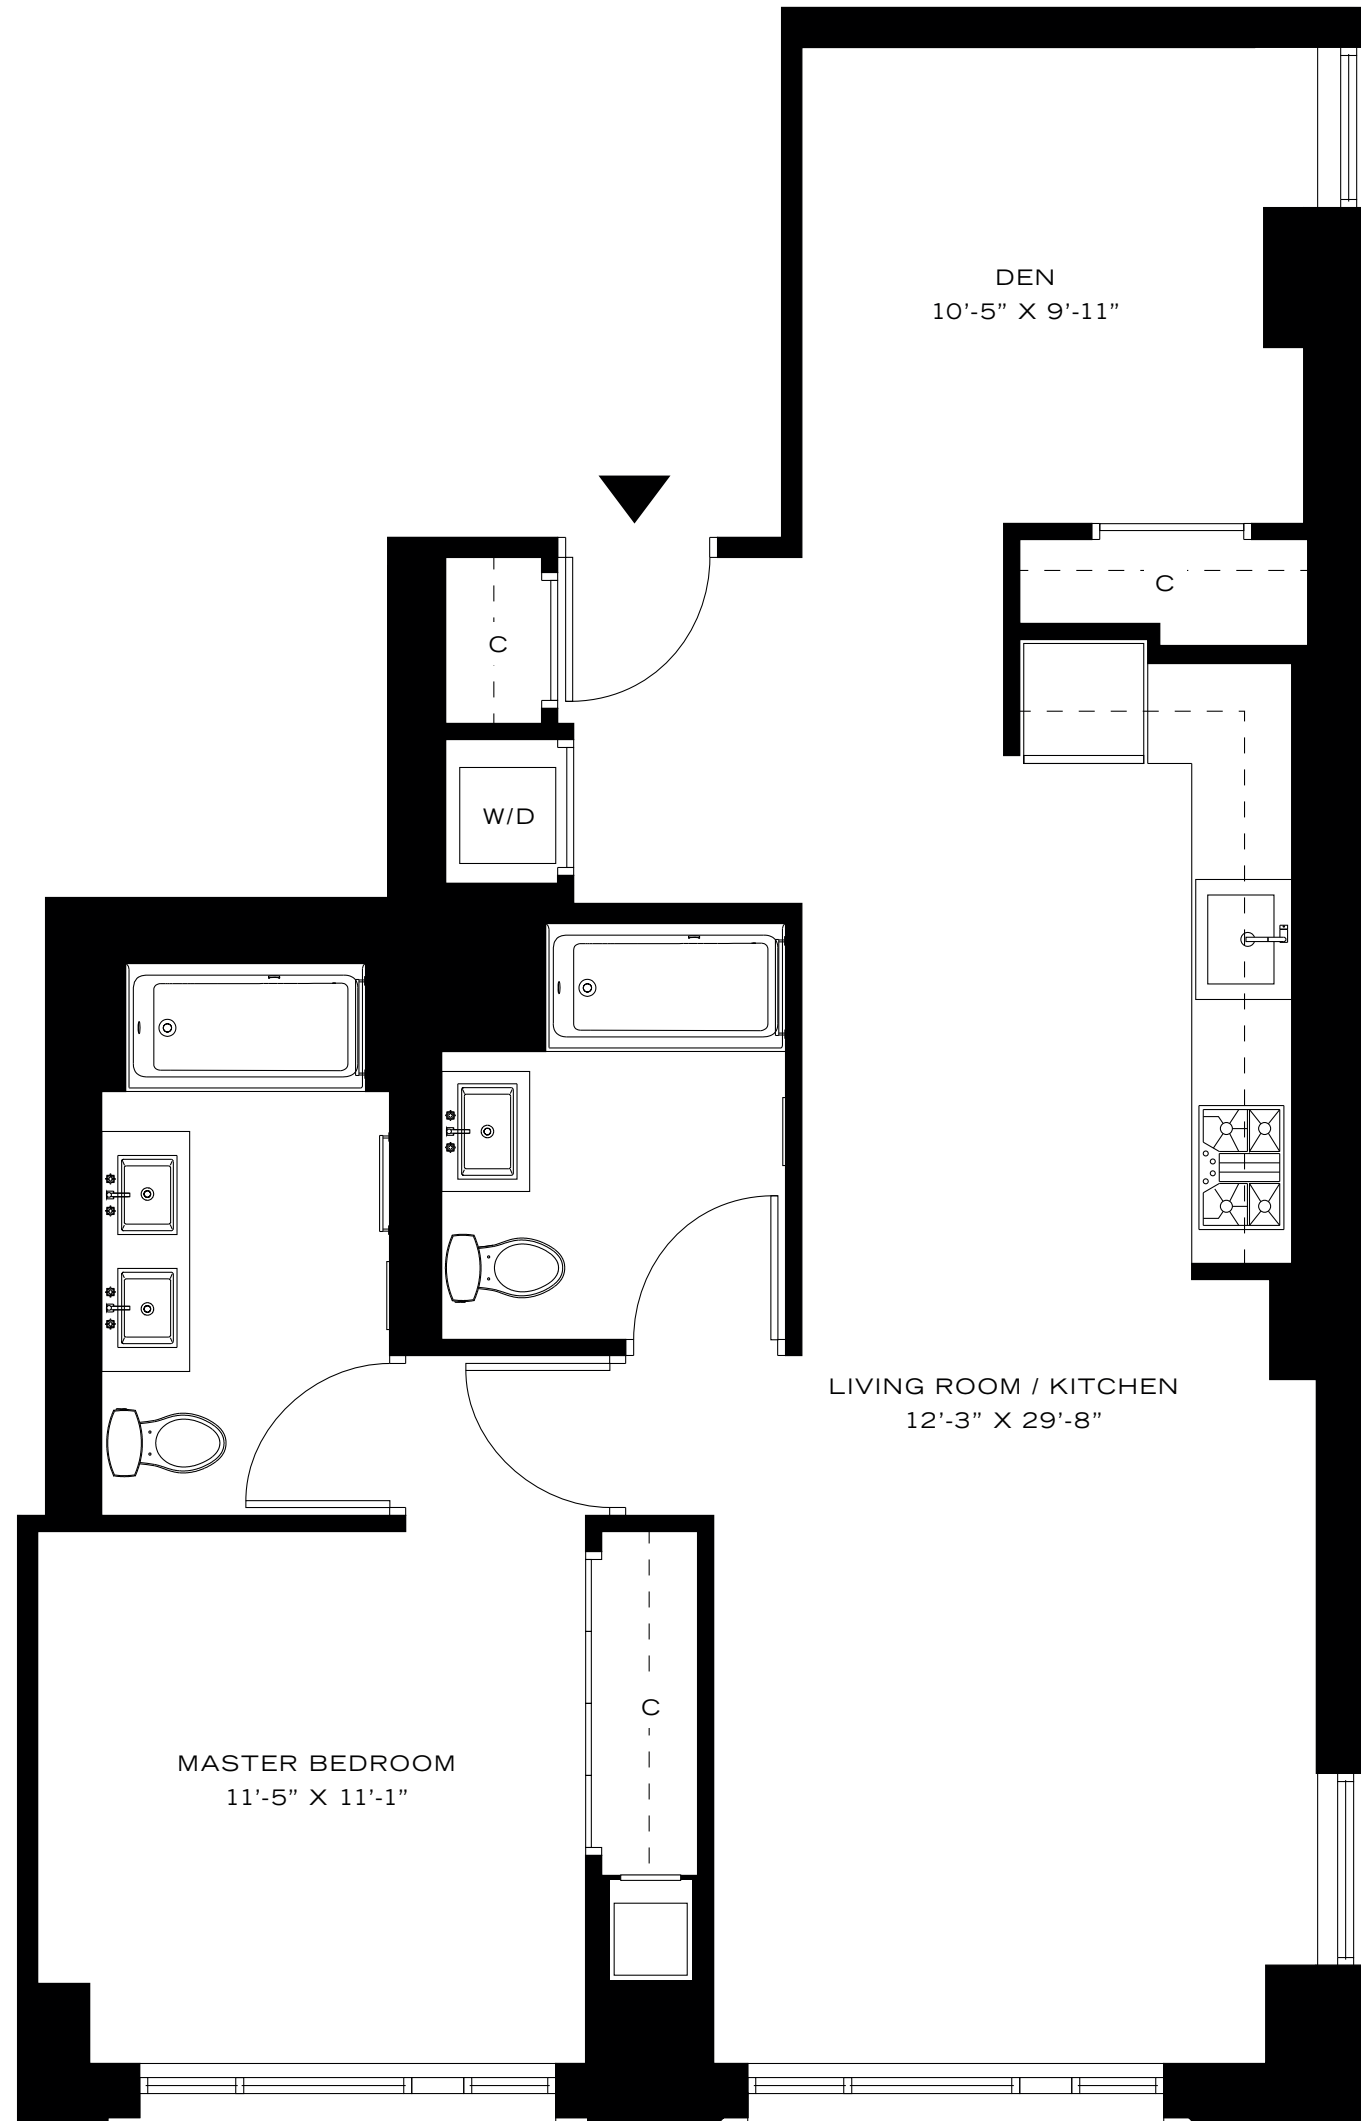

FLOOR 10-12

C

955 sf
1 Bedroom, 2 Bathrooms
Den

153
REMSSEN
BROOKLYN HEIGHTS

718-797-0153
153REMSSEN.COM
153 REMSEN STREET
BROOKLYN, NY 11201

All dimensions are approximate and
subject to construction variances and
may vary from floor to floor.