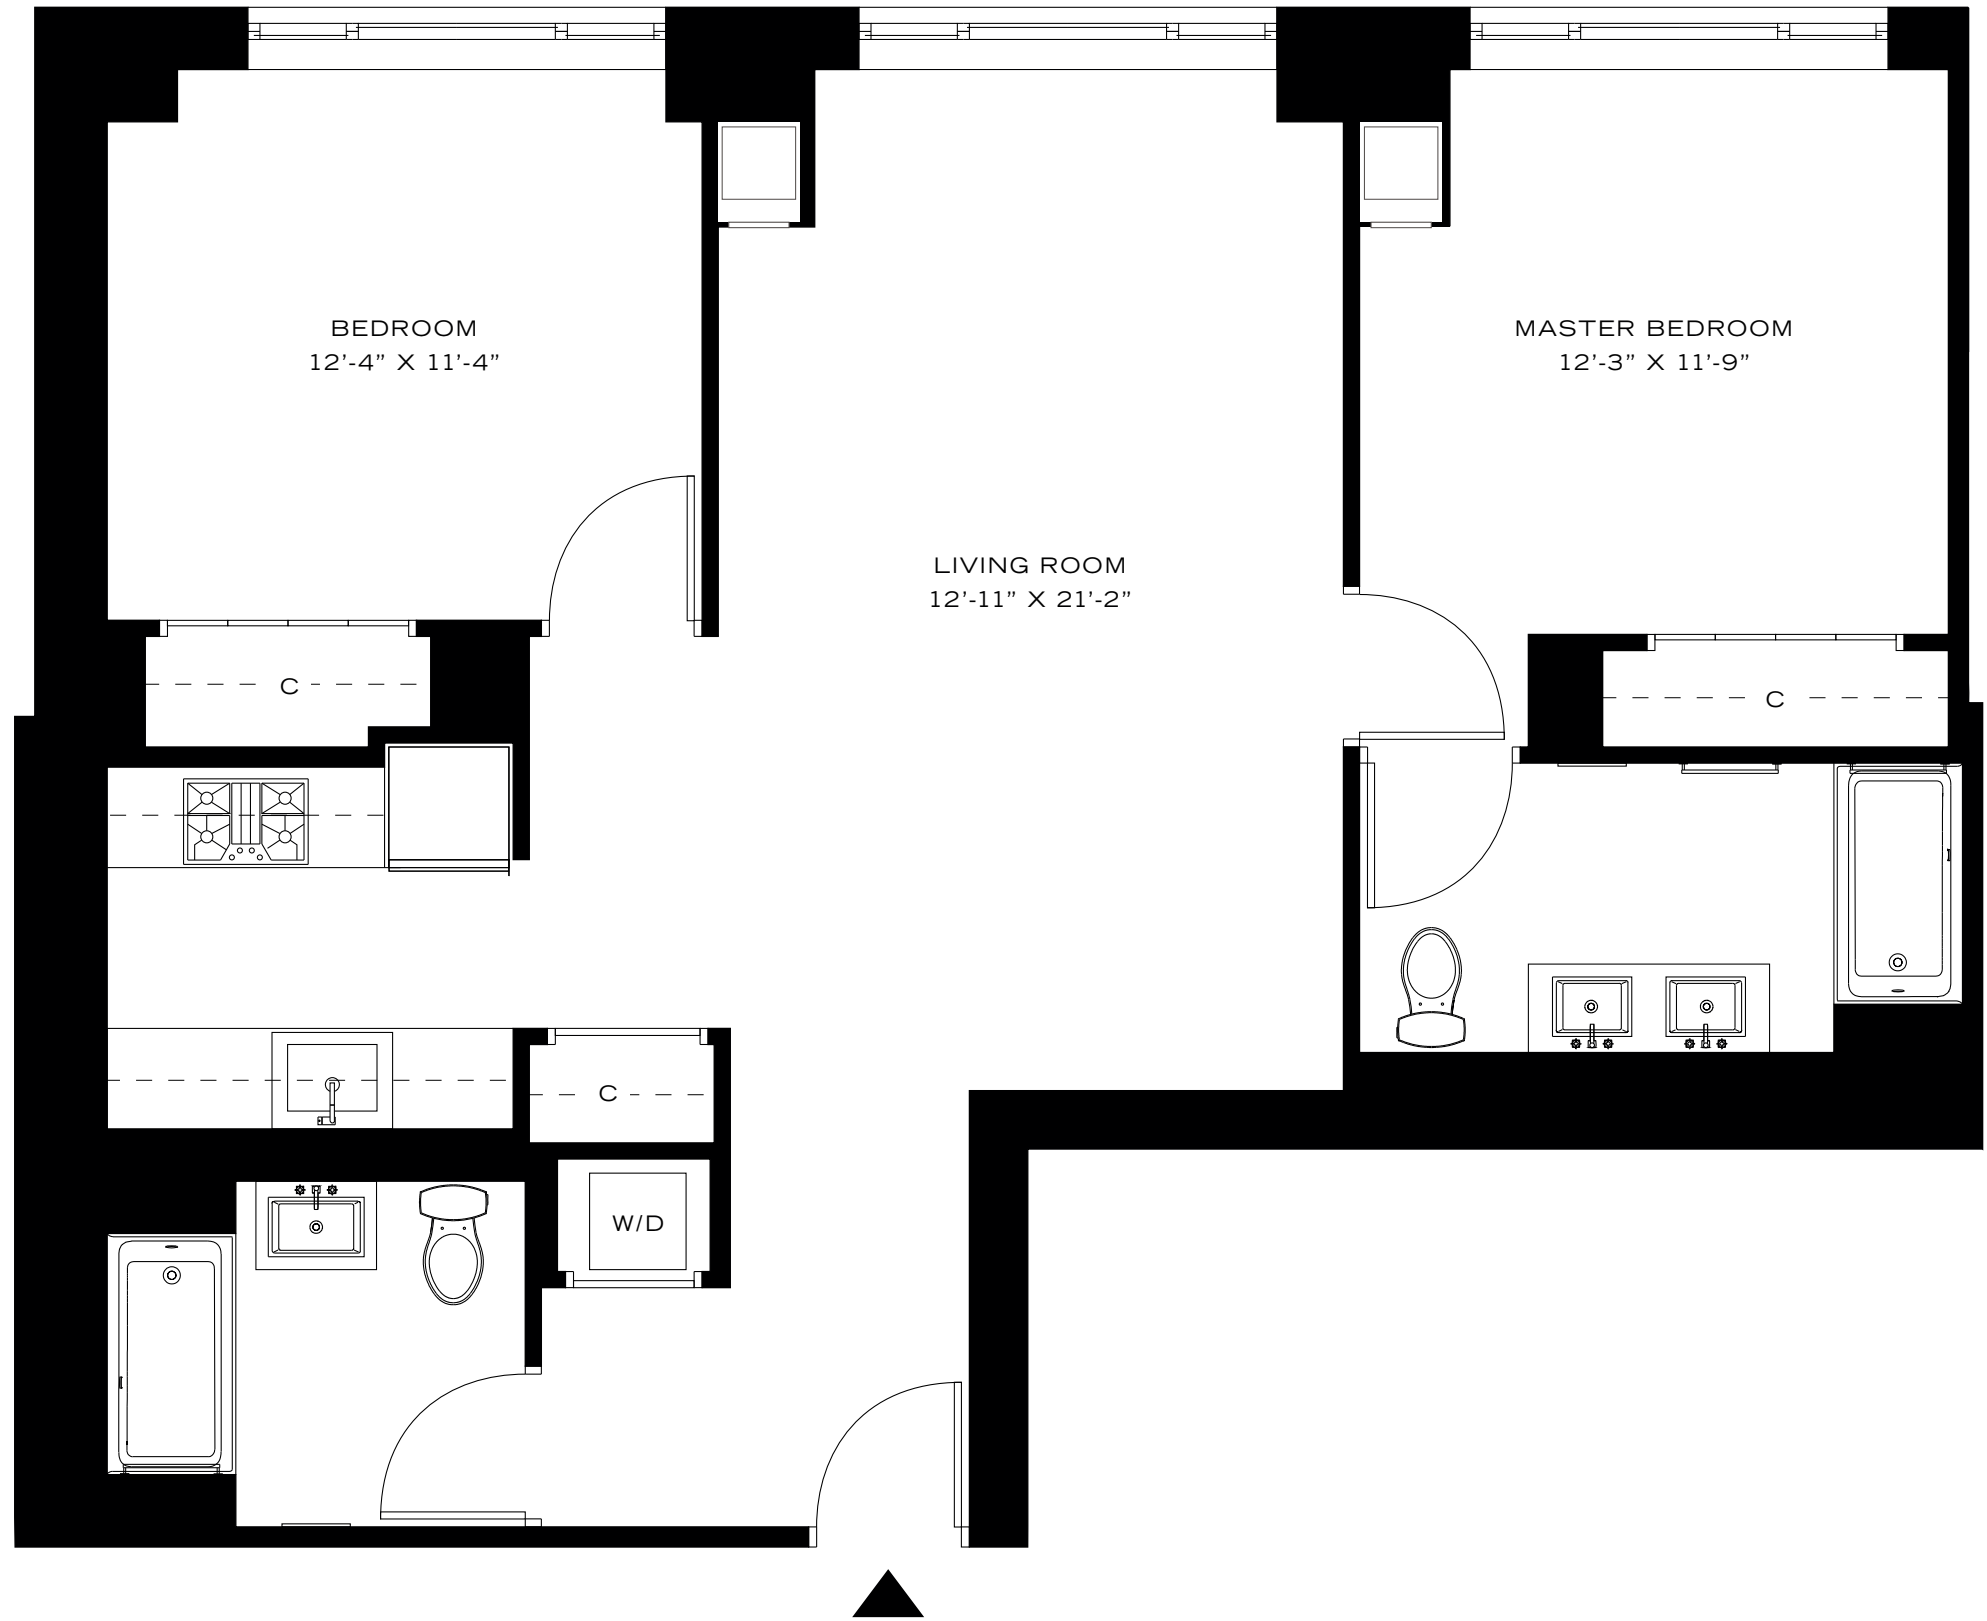

FLOOR 3-14

A

1,085 sf
2 Bedrooms, 2 Bathrooms

153
REMSEN
BROOKLYN HEIGHTS

718-797-0153
153REMSEN.COM
153 REMSEN STREET
BROOKLYN, NY 11201

All dimensions are approximate and
subject to construction variances and
may vary from floor to floor.