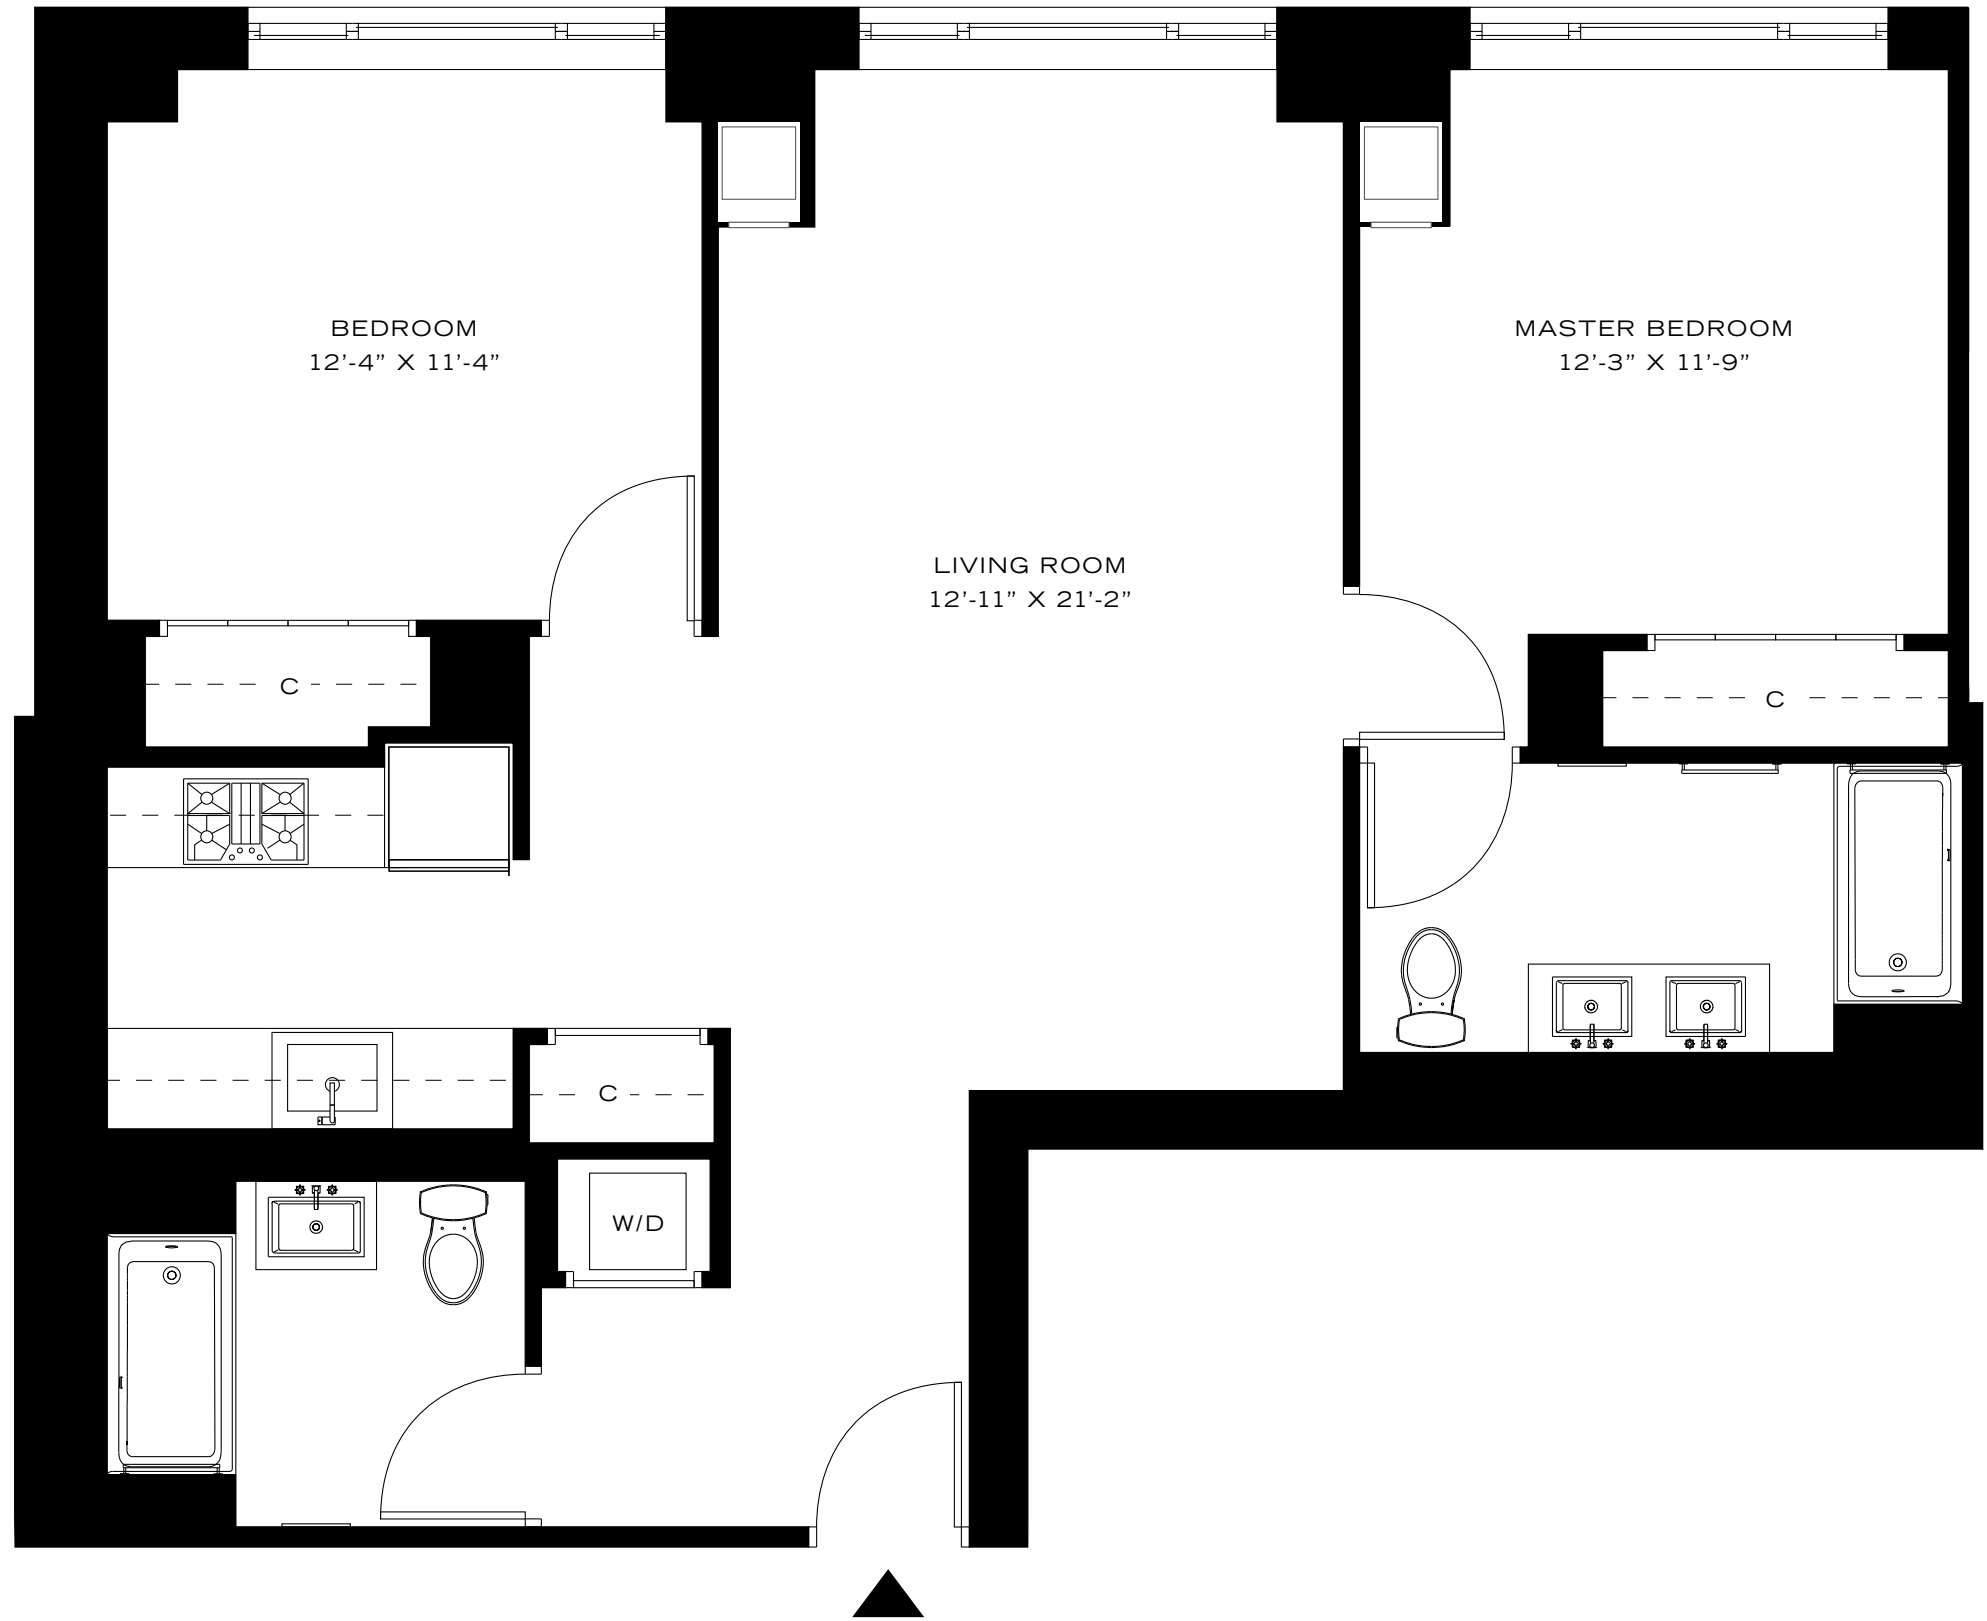

FLOOR 3-12

A

1,076 sf
2 Bedrooms, 2 Bathrooms

153
REMSEN
BROOKLYN HEIGHTS

718-797-0153
153REMSEN.COM
153 REMSEN STREET
BROOKLYN, NY 11201

All dimensions are approximate and
subject to construction variances and
may vary from floor to floor.