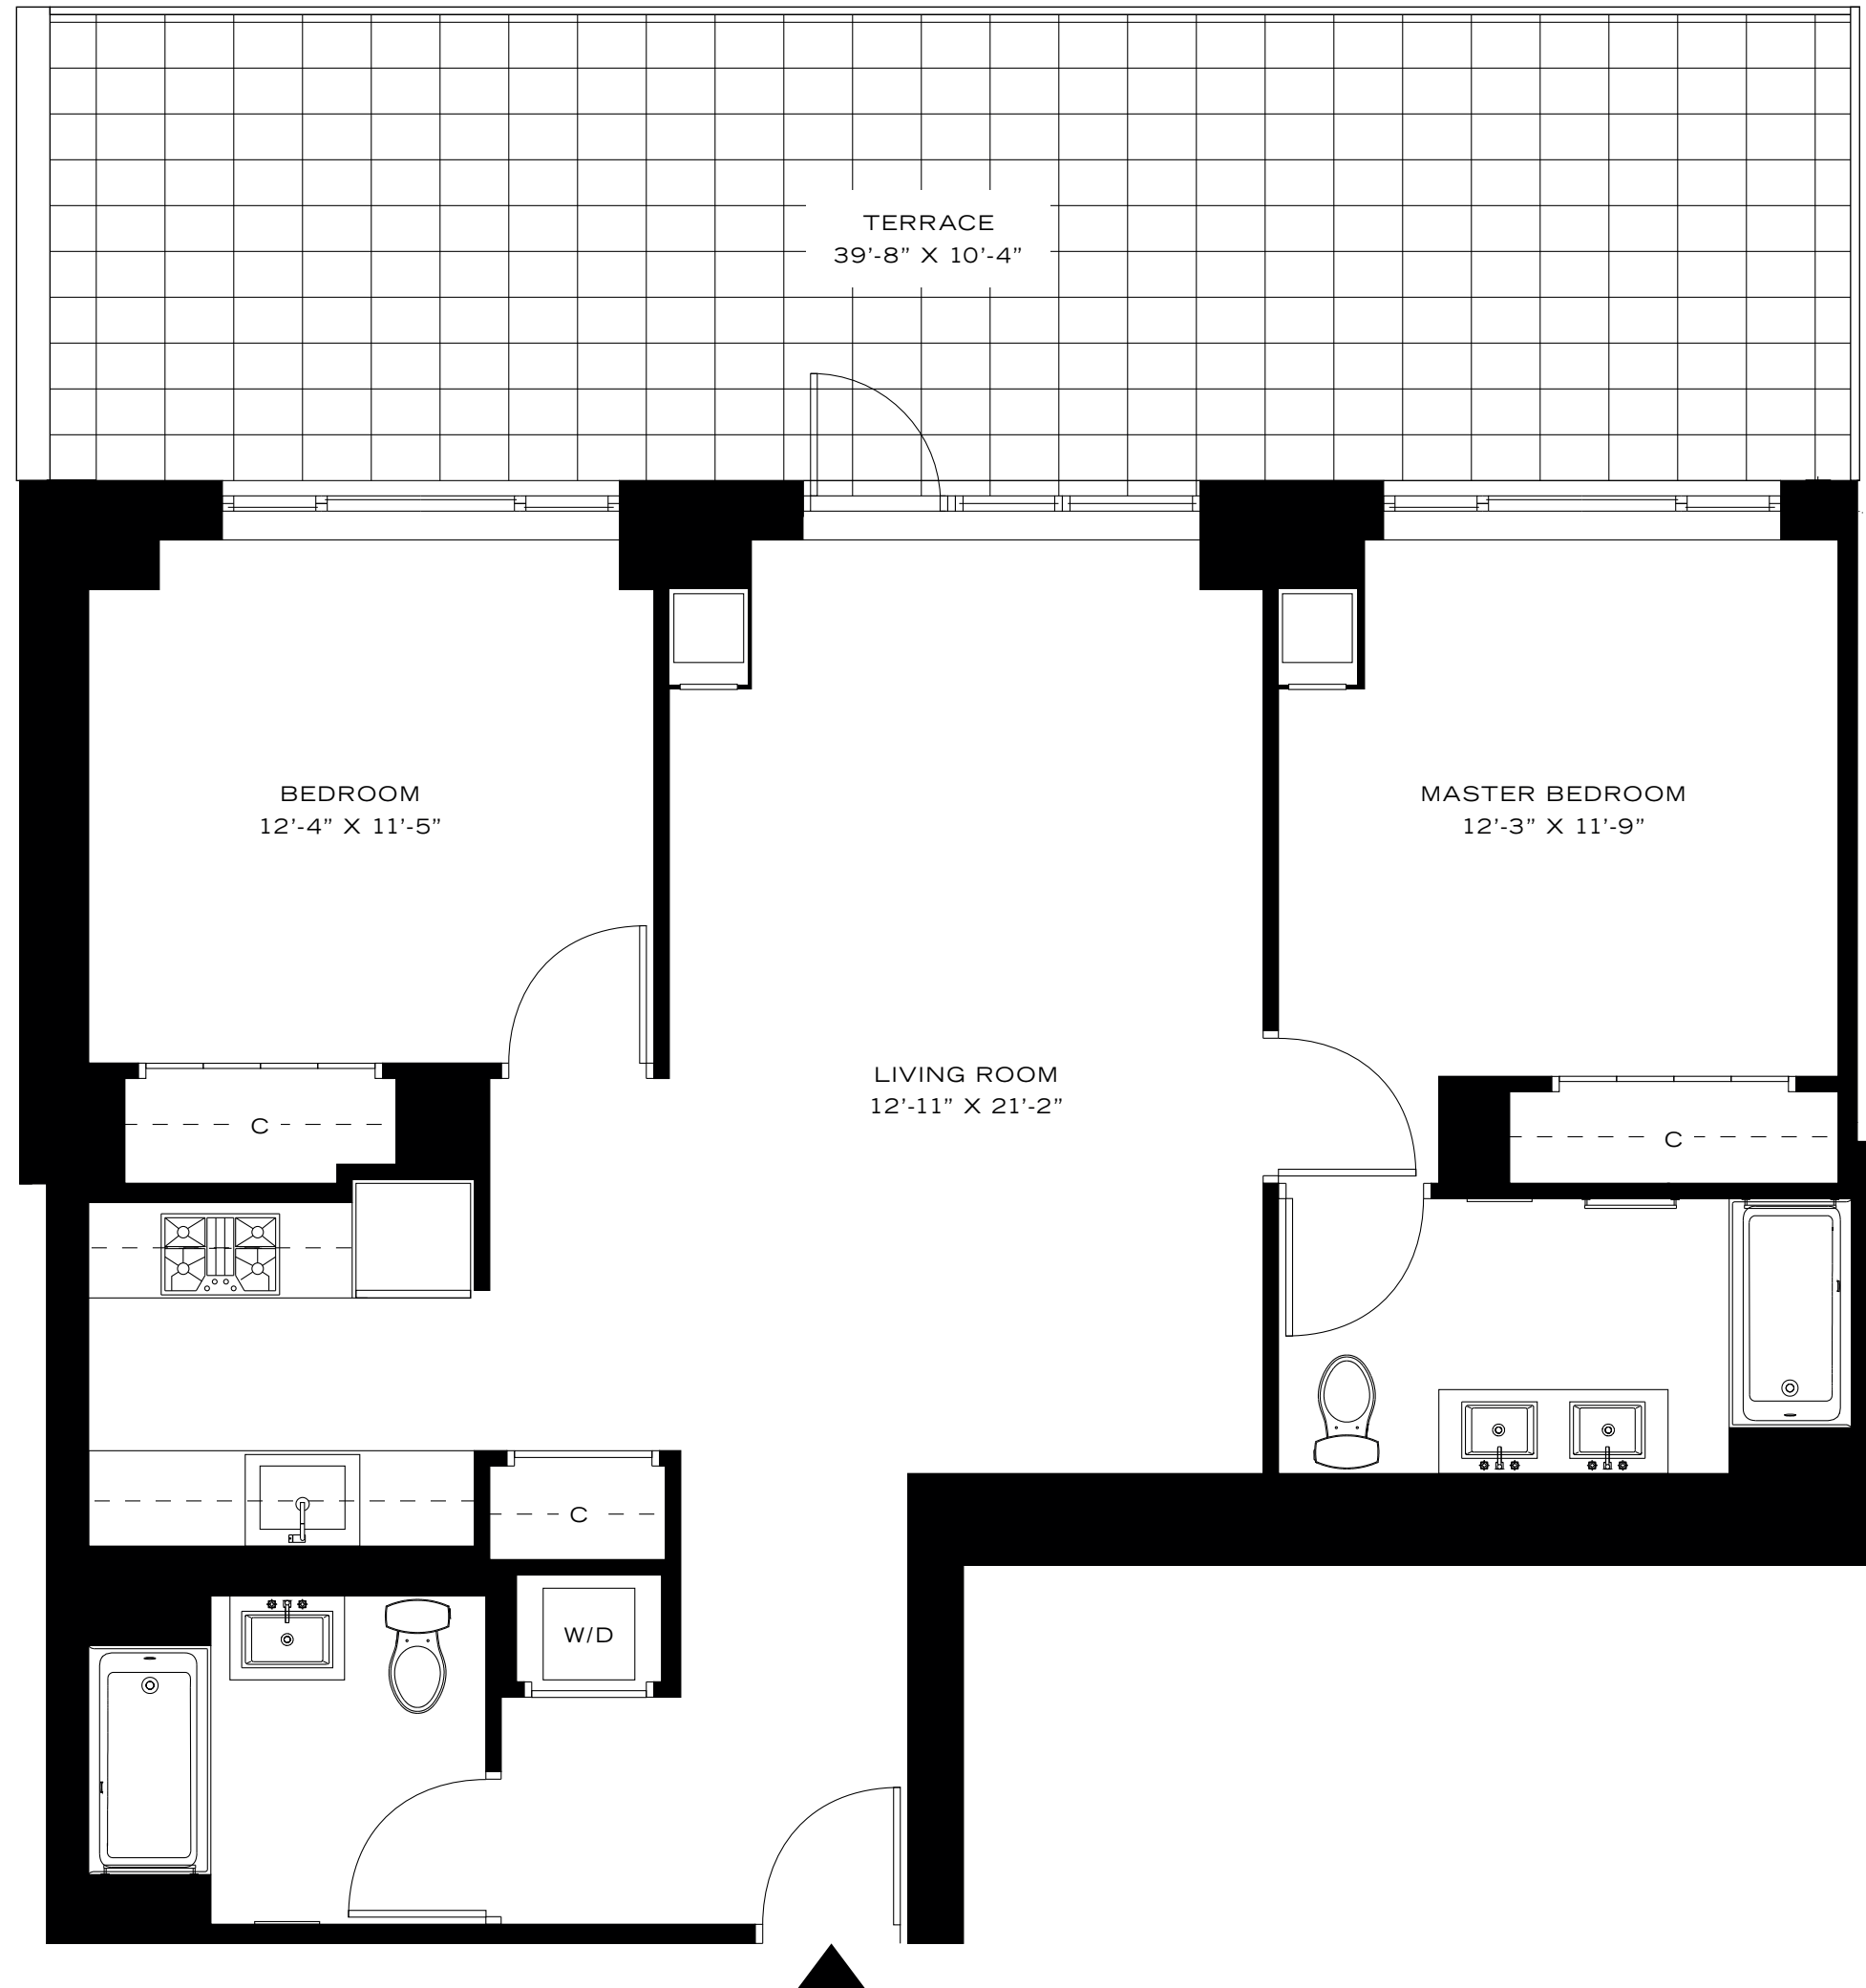

FLOOR 2

A

1,076 sf
2 Bedrooms, 2 Bathrooms
Terrace

153 REMSEN

BROOKLYN HEIGHTS

718-797-0153
153REMSSEN.COM
153 REMSEN STREET
BROOKLYN, NY 11201

All dimensions are approximate and
subject to construction variances and
may vary from floor to floor.